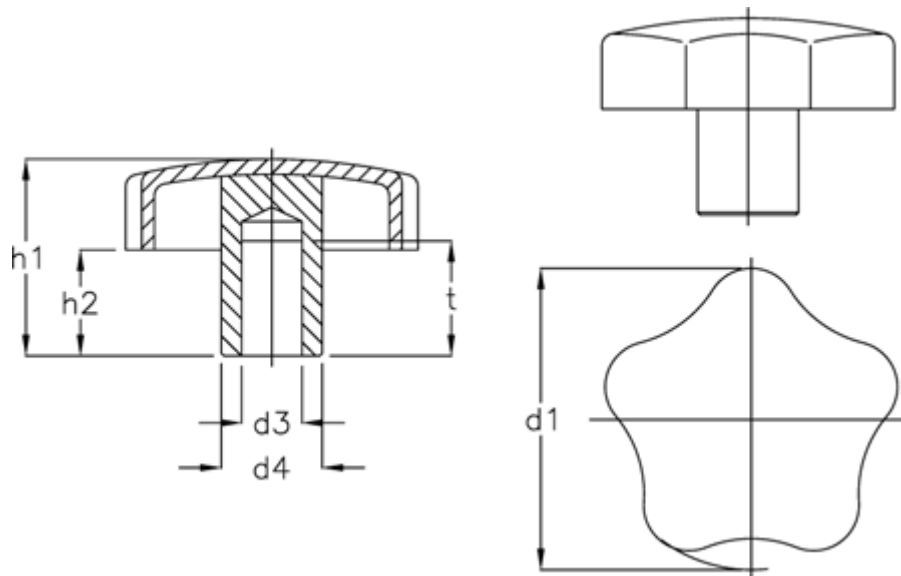

Article number: 20538197

Description: E+G Hand knob GN 5336-40-B 8-C-PL

Measures

d_1	= 40
d_3	= B8
d_4	= 15
H_1	= 25
H_2	= 12.5
t_1 min.	= 15